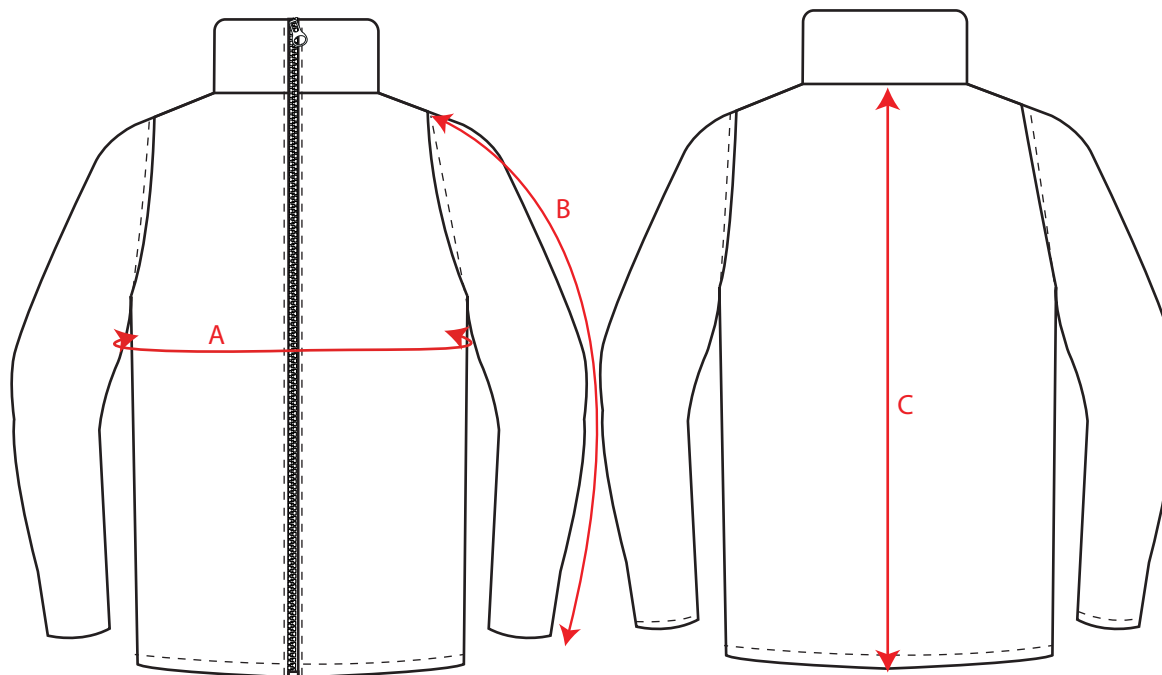

STYLE NO: CD870

DESCRIPTION: WX2 Eco Softshell (2L)

Measurements											
To Fit Chest:	Code	XS	S	M	L	XL	2XL	3XL	4XL	5XL	6XL
		80-88	92-96	100-104	108-112	116-124	128-132	136-140	144-148	152-160	164-172
Chest	A	100	108	116	124	136	144	152	160	172	184
Collar to Cuff - Reg	B	68	69	70	71	72	73	74	75	76	77
Collar to Cuff - Tall	B	71	72	73	74	75	76	77	78	79	80
Nape to Hem - Reg	C	73	75	77	79	81	83	85	87	89	91
Nape to Hem - Tall	C	78	80	82	84	86	88	90	92	94	96